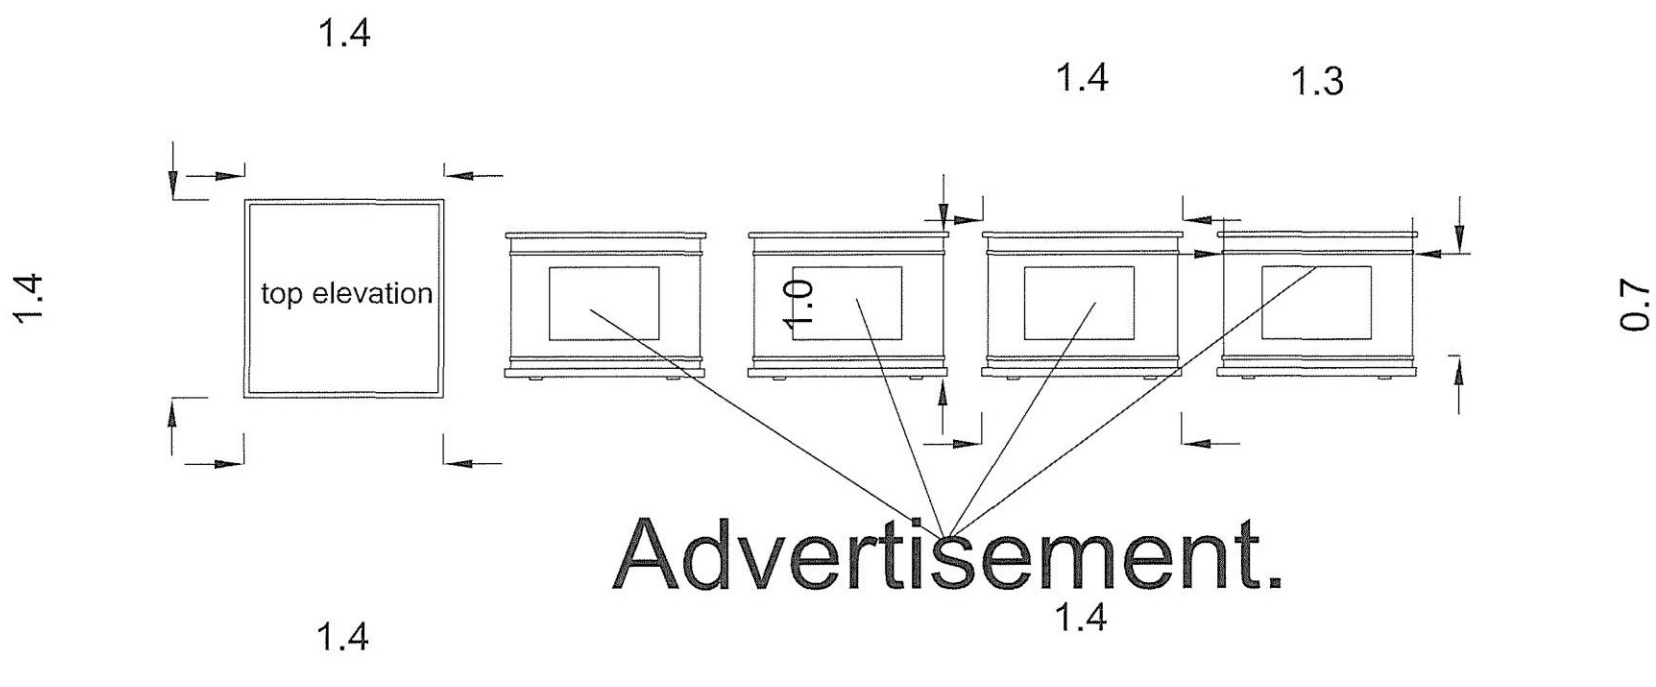

Revisions		
Rev	Details	Date

David Ogilvie Airlie Planter
top and side Elevations

Scale
1 200